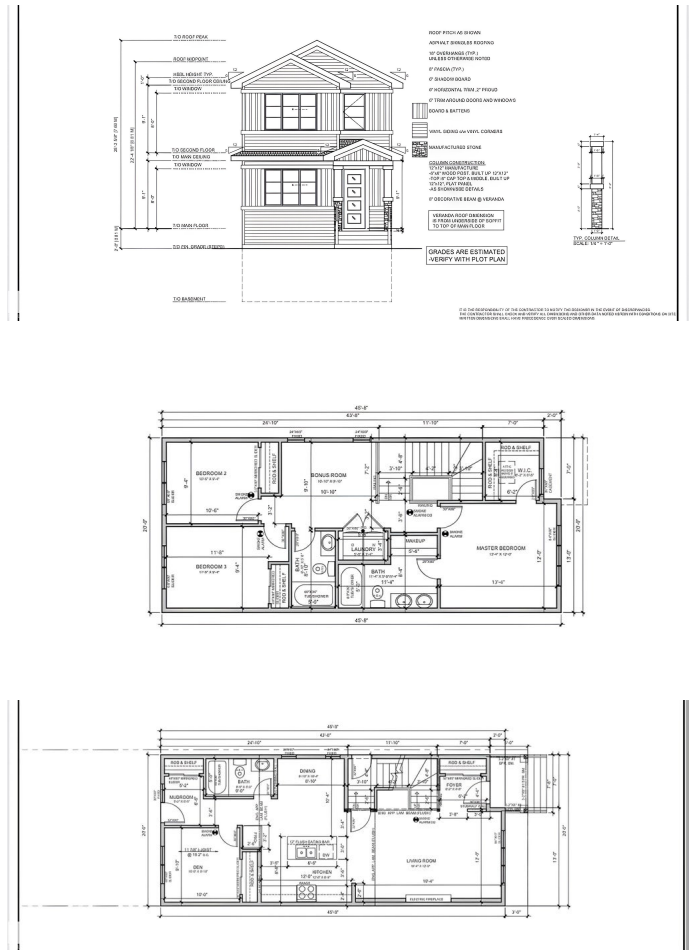

Courtesy Of Pallav Sharma Of Exp Realty

\$525,000 - 18643 130 Street, Edmonton

MLS® #E4454972

\$525,000

4 Bedroom, 3.00 Bathroom, 1,719 sqft
Single Family on 0.00 Acres

Goodridge Corners, Edmonton, AB

Welcome to Good Ridge Corners! This 1719 sq. ft. 2-storey home sits on a regular lot with side entrance and pad. The main floor features vinyl flooring, a full bedroom and bath, a fireplace, and an open-to-below staircase. Upstairs offers three bedrooms, including a primary with 3-piece shower ensuite. Bathrooms have tile, and upper-level bedrooms feature carpet. Rough grading is included. Upgrade options available: garage, main floor tile, and additional fireplace.

Built in 2025

Essential Information

MLS® #	E4454972
Price	\$525,000
Bedrooms	4
Bathrooms	3.00
Full Baths	3
Square Footage	1,719
Acres	0.00
Year Built	2025
Type	Single Family
Sub-Type	Detached Single Family
Style	2 Storey
Status	Active

Community Information

Address	18643 130 Street
Area	Edmonton
Subdivision	Goodridge Corners
City	Edmonton
County	ALBERTA
Province	AB
Postal Code	T6V 0N3

Amenities

Amenities	Carbon Monoxide Detectors, Detectors Smoke
Parking	Parking Pad Cement/Paved